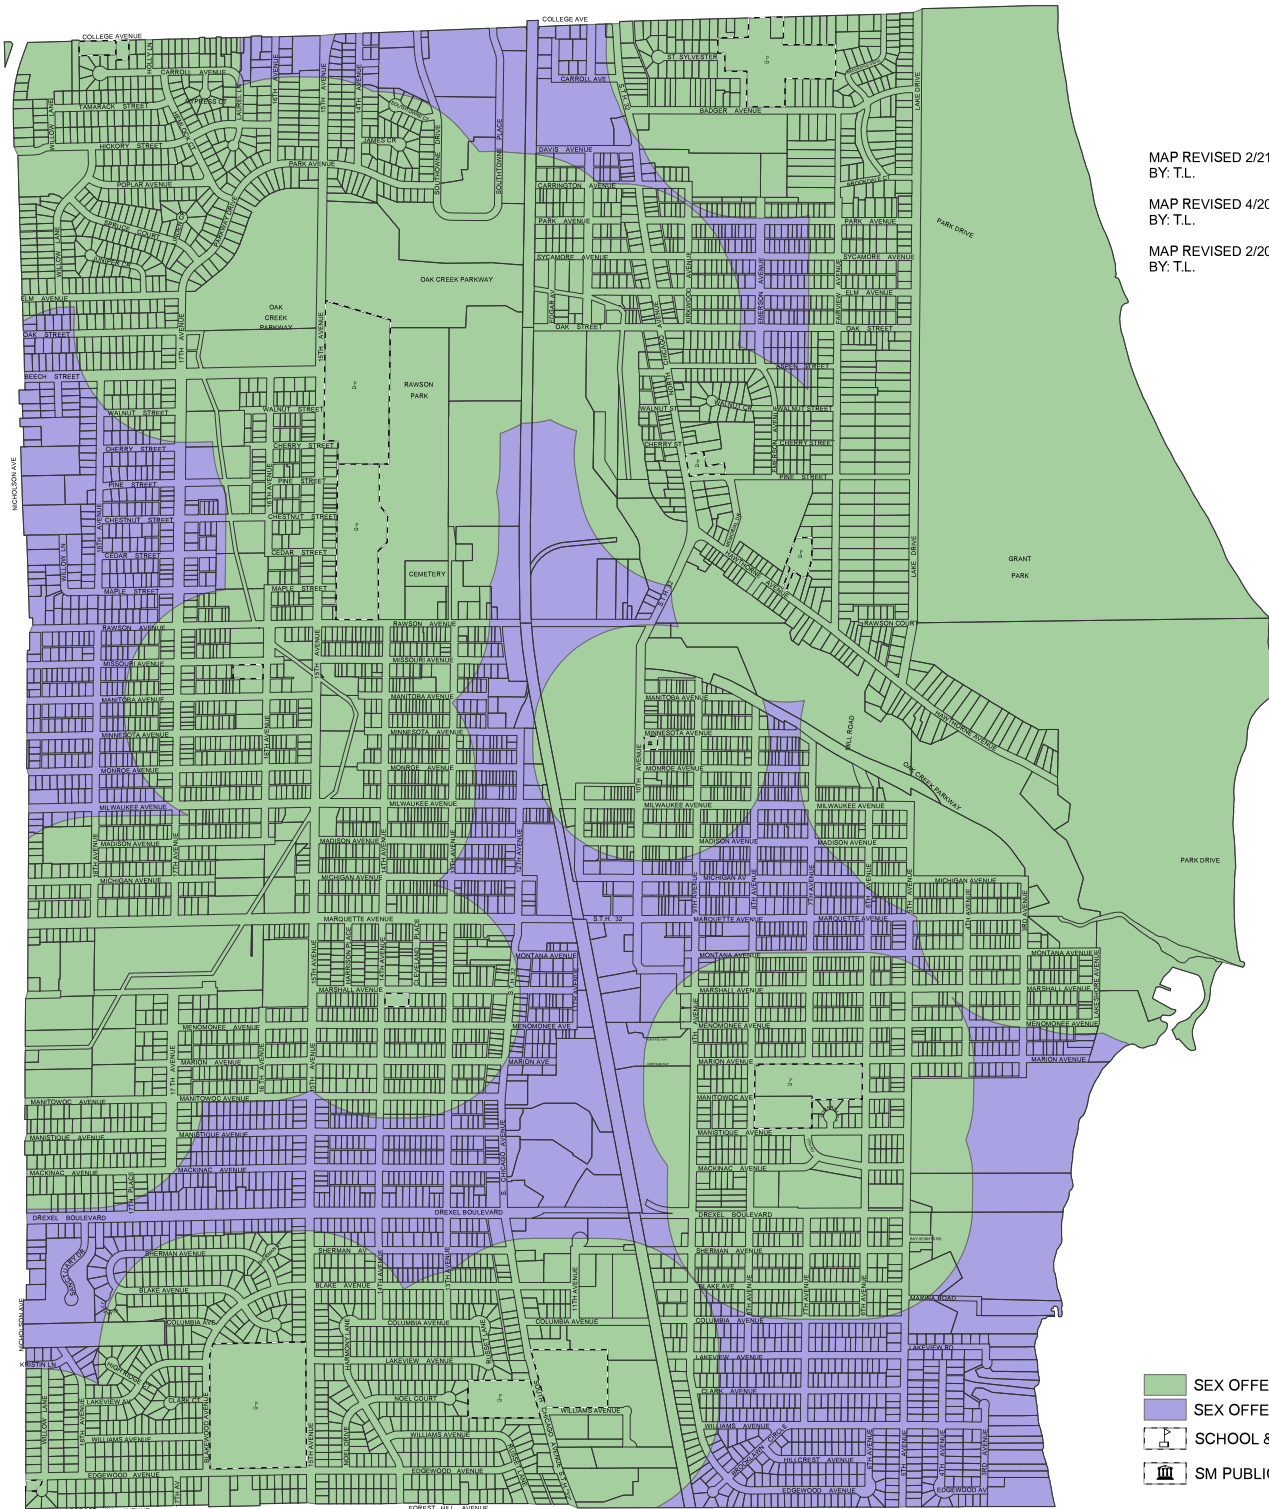

CITY OF SOUTH MILWAUKEE RESIDENCY AREAS FOR SEX OFFENDERS MAP 1000' RADIUS

MAP REVISED 2/21/2012 BASED ON AMENDED 2041
BY: T.L.

MAP REVISED 4/2016
BY: T.L.

MAP REVISED 2/2018
BY: T.L.

- SEX OFFENDER CAN NOT LIVE IN AREA
- SEX OFFENDER CAN LIVE IN AREA
- S

 SCHOOL & DAYCARE LOCATIONS
- L

 SM PUBLIC LIBRARY