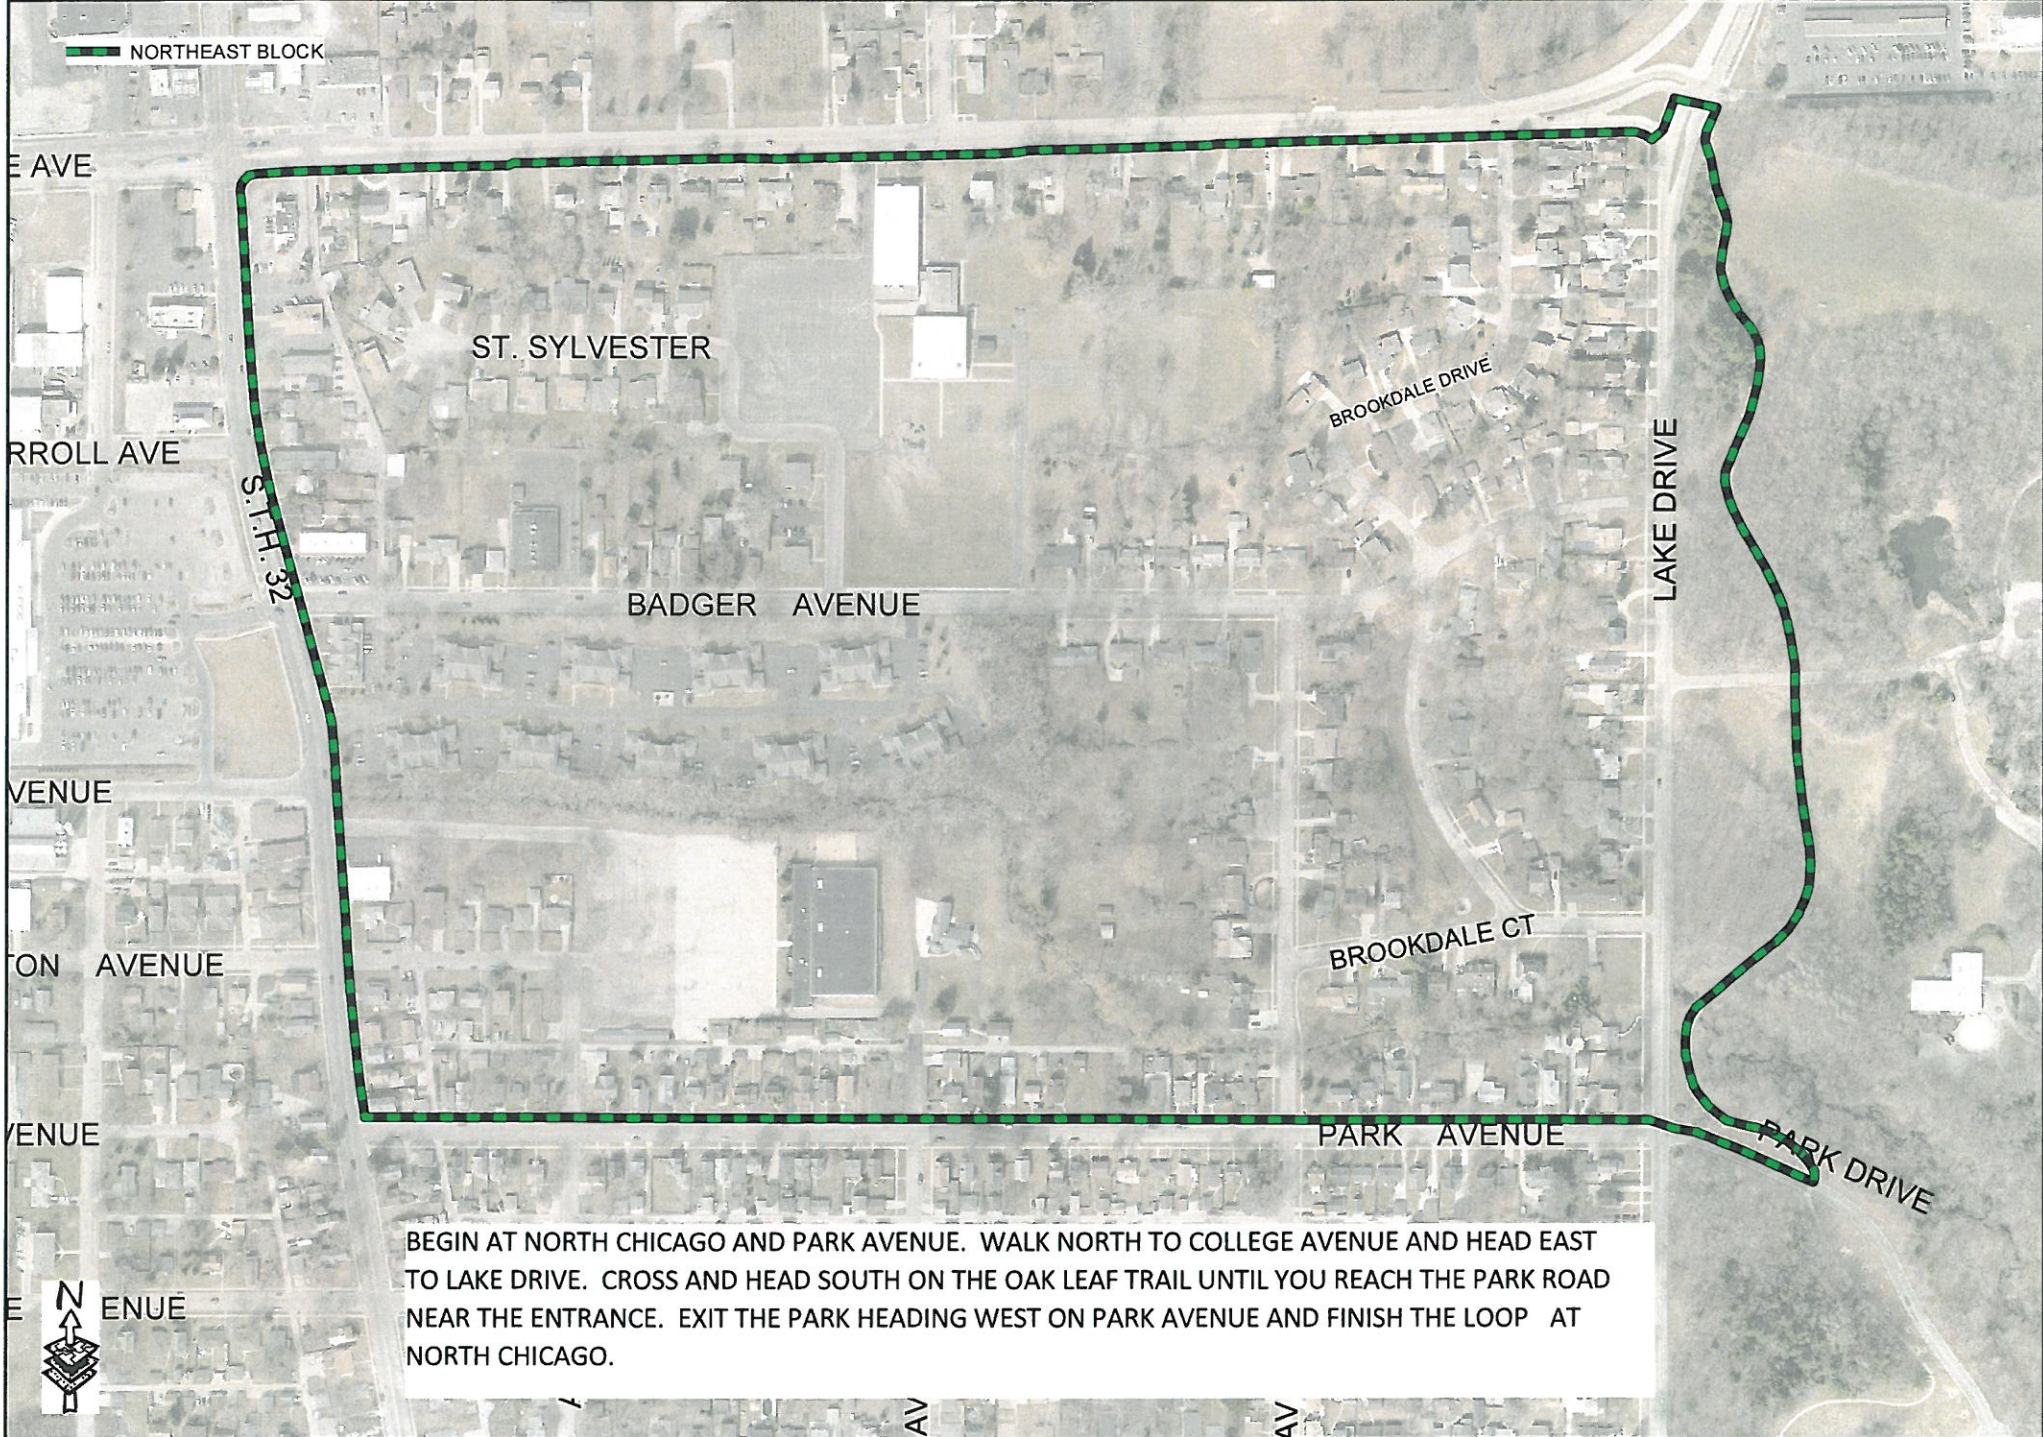

NORTHEAST BLOCK DISTANCE: 1.86 MILES

BEGIN AT NORTH CHICAGO AND PARK AVENUE. WALK NORTH TO COLLEGE AVENUE AND HEAD EAST TO LAKE DRIVE. CROSS AND HEAD SOUTH ON THE OAK LEAF TRAIL UNTIL YOU REACH THE PARK ROAD NEAR THE ENTRANCE. EXIT THE PARK HEADING WEST ON PARK AVENUE AND FINISH THE LOOP AT NORTH CHICAGO.