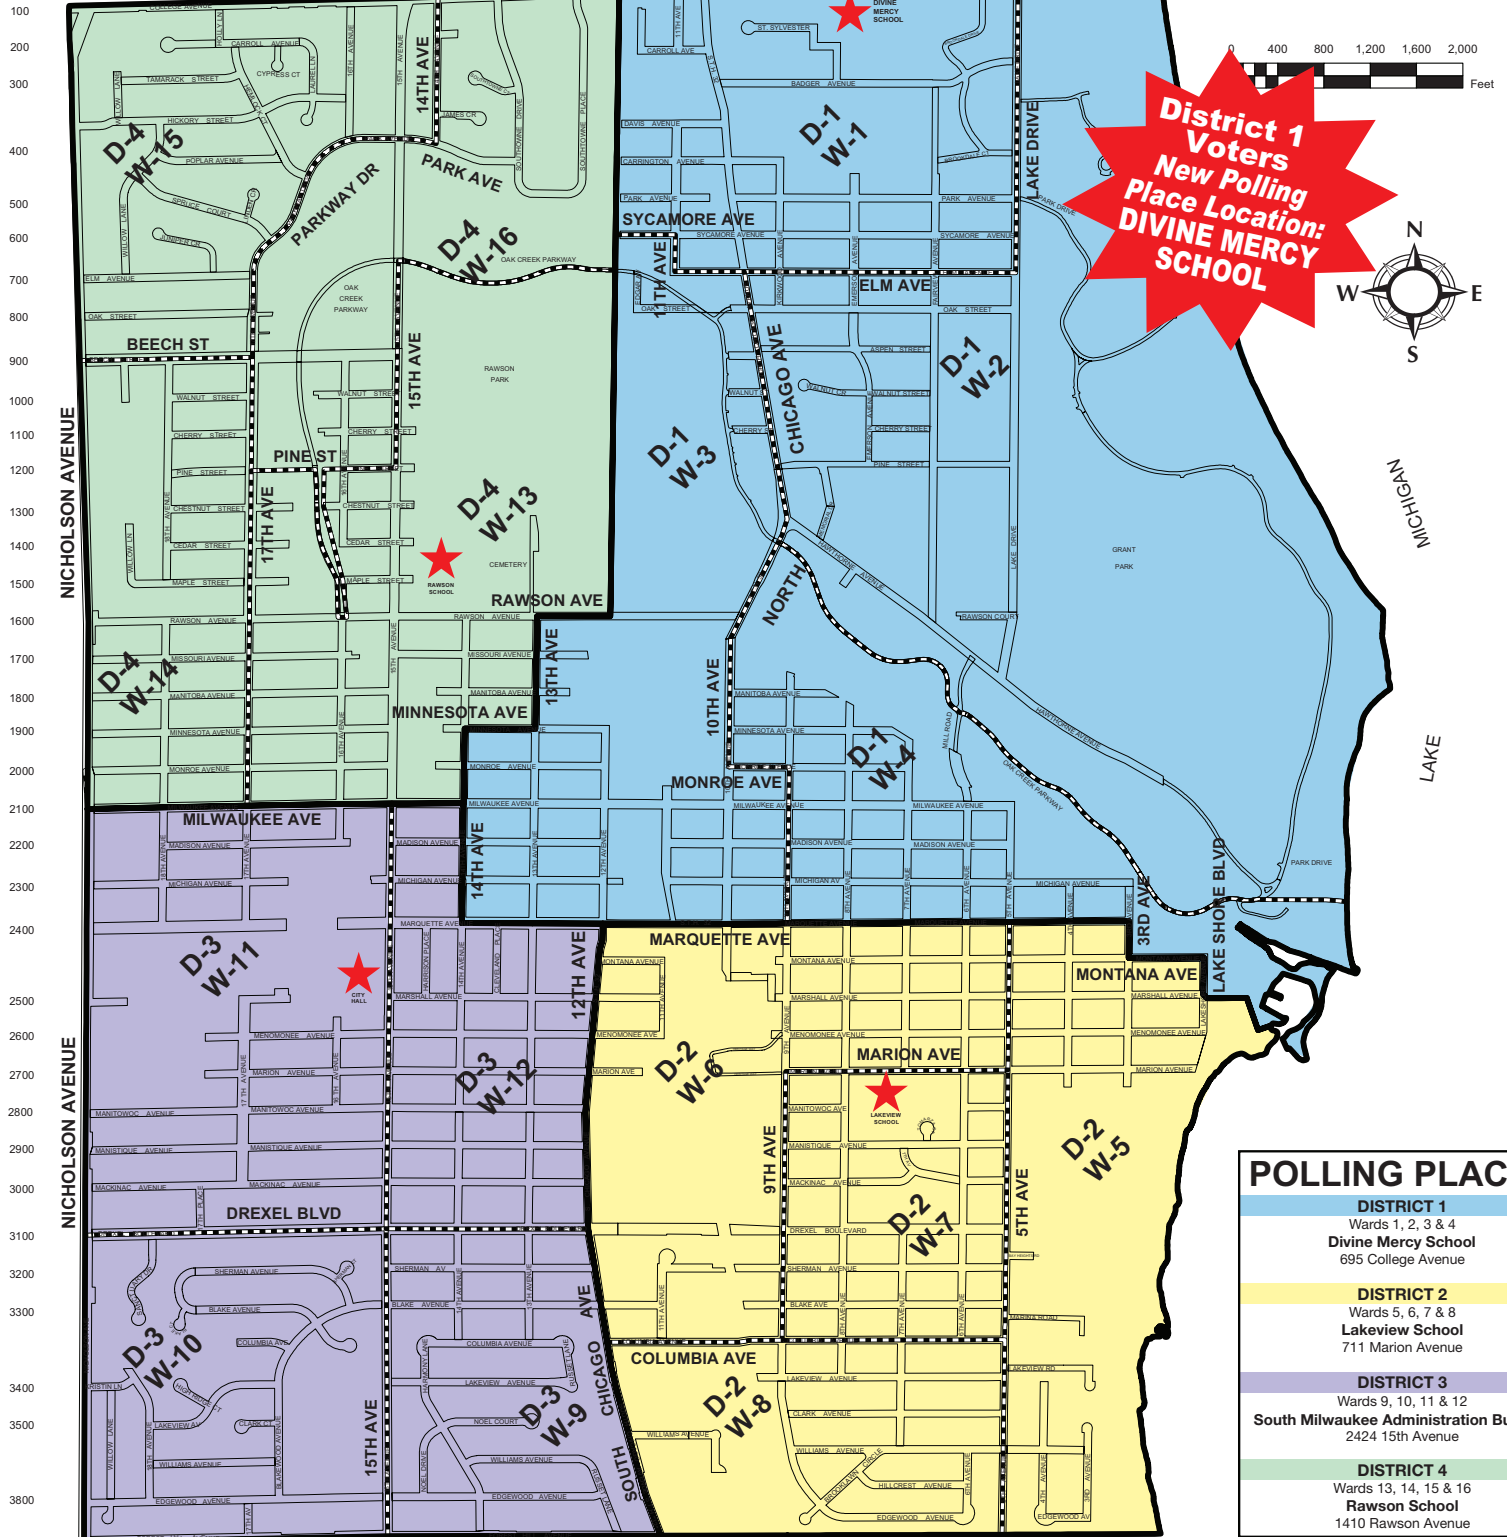

SOUTH MILWAUKEE VOTING DISTRICTS

DISTRICT 4

COLLEGE AVENUE

DISTRICT 1

**District 1
Voters
New Polling
Place Location:
DIVINE MERCY
SCHOOL**

POLLING PLACES	
DISTRICT 1	Wards 1, 2, 3 & 4 Divine Mercy School 695 College Avenue
DISTRICT 2	Wards 5, 6, 7 & 8 Lakeview School 711 Marion Avenue
DISTRICT 3	Wards 9, 10, 11 & 12 South Milwaukee Administration Building 2424 15th Avenue
DISTRICT 4	Wards 13, 14, 15 & 16 Rawson School 1410 Rawson Avenue

DISTRICT 3

FOREST HILL AVENUE

DISTRICT 2