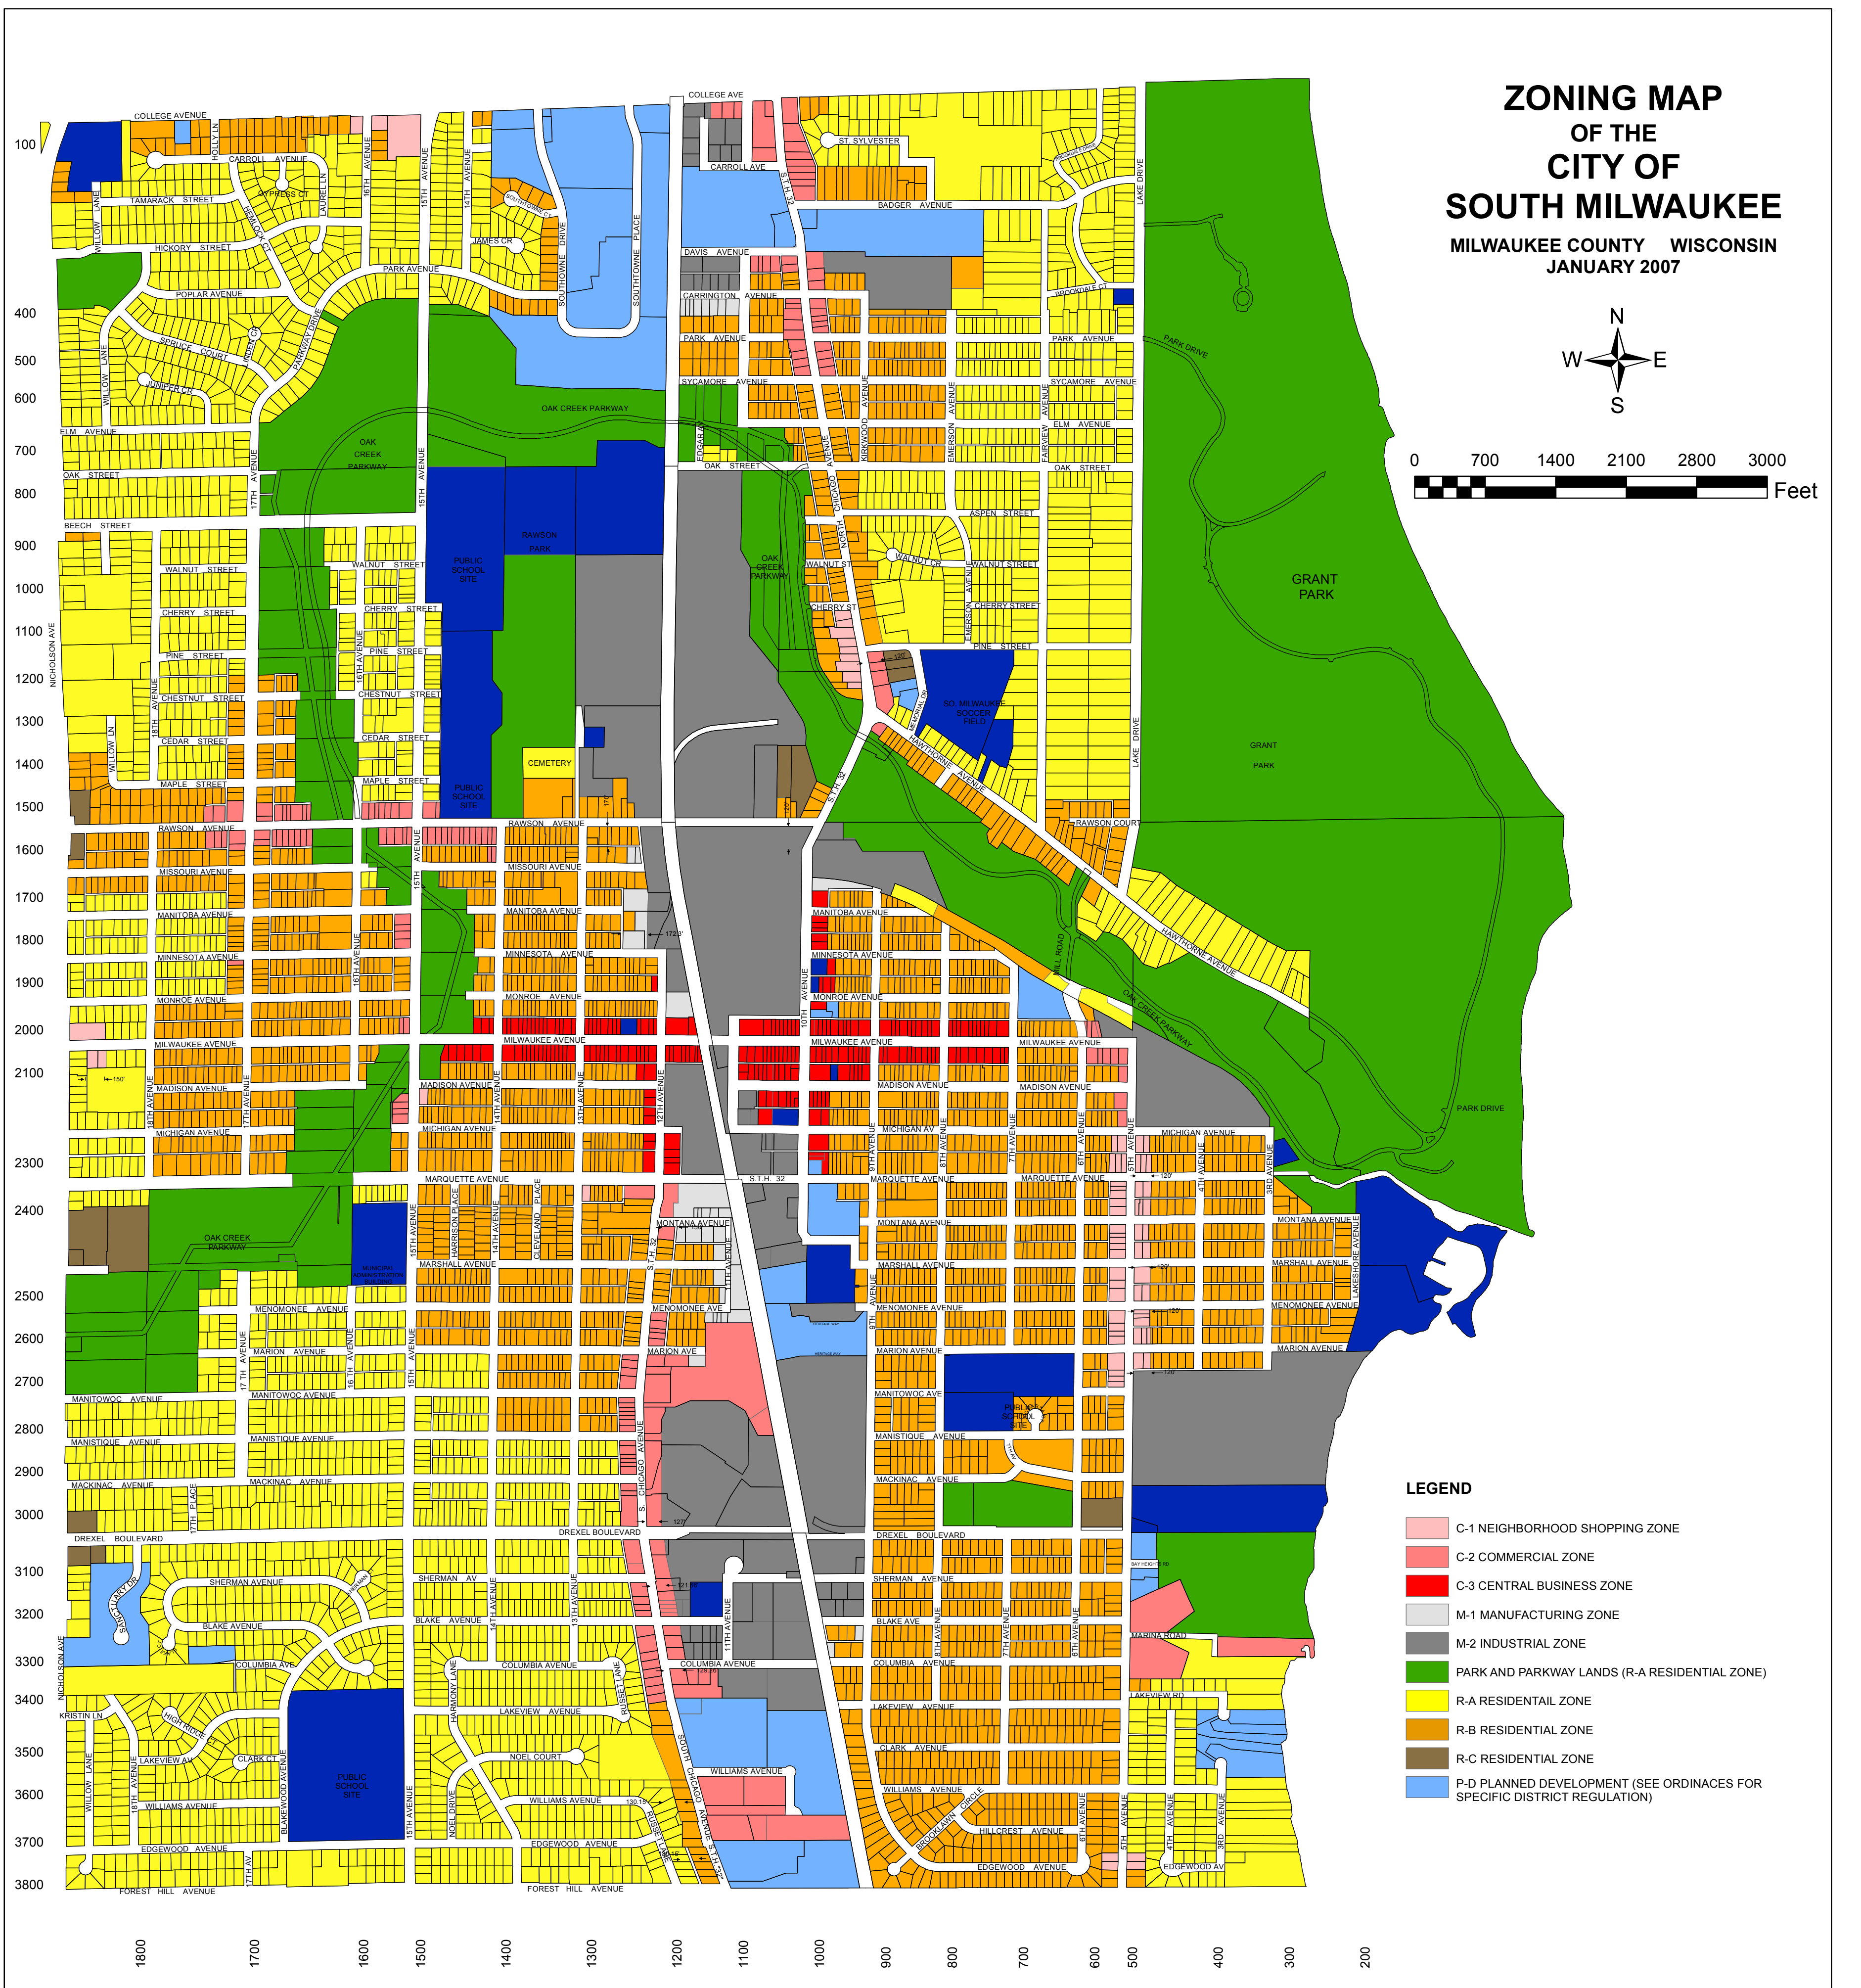

ZONING MAP OF THE CITY OF SOUTH MILWAUKEE

MILWAUKEE COUNTY WISCONSIN
JANUARY 2007

LEGEND

- C-1 NEIGHBORHOOD SHOPPING ZONE
- C-2 COMMERCIAL ZONE
- C-3 CENTRAL BUSINESS ZONE
- M-1 MANUFACTURING ZONE
- M-2 INDUSTRIAL ZONE
- PARK AND PARKWAY LANDS (R-A RESIDENTIAL ZONE)
- R-A RESIDENTIAL ZONE
- R-B RESIDENTIAL ZONE
- R-C RESIDENTIAL ZONE
- P-D PLANNED DEVELOPMENT (SEE ORDINANCES FOR SPECIFIC DISTRICT REGULATION)