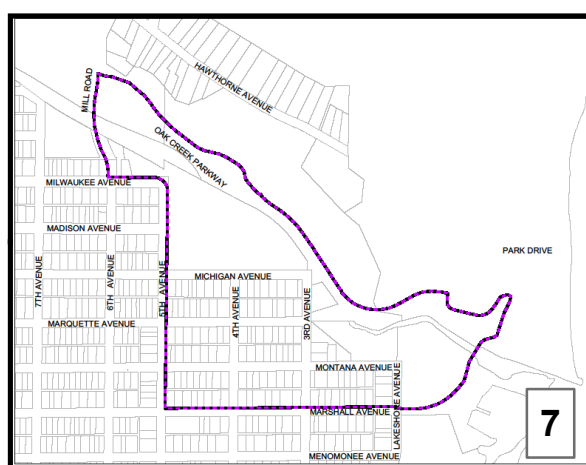

SOUTH MILWAUKEE WALKING MAP

SOUTHWEST DOUBLE LOOP WALK
2.26 MILES

NORTHWEST BLOCK LOOP
2.2 MILES

NORTHEAST BLOCK LOOP
1.86 MILES

GRANT PARK HIKE 7K
4.54 MILES

OAK LEAF VIA 15TH AVENUE
2.27 MILES

SOUTHEAST LAKEVIEW LOOP
1.96 MILES

HILLS CHALLENGE
1.81 MILES

CENTRAL DOWNTOWN-LIBRARY WALK
2.35 MILES