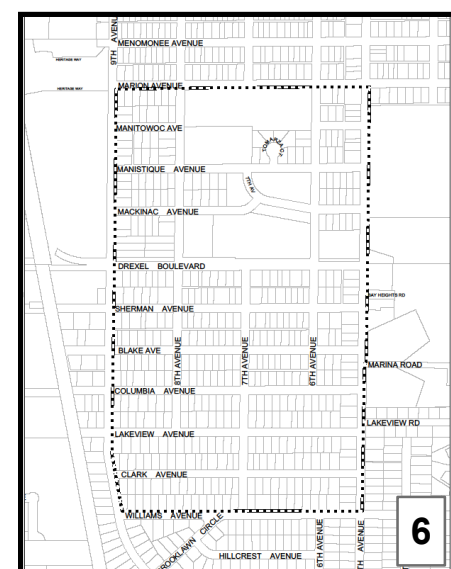

SOUTH MILWAUKEE WALKING MAP

SOUTHWEST DOUBLE LOOP WALK
2.26 MILES

NORTHWEST BLOCK LOOP
2.2 MILES

NORTHEAST BLOCK LOOP
1.86 MILES

GRANT PARK HIKE 7K
4.54 MILES

OAK LEAF VIA 15TH AVENUE
2.27 MILES

SOUTHEAST LAKEVIEW LOOP
1.96 MILES

HILLS CHALLENGE
1.81 MILES

CENTRAL DOWNTOWN-LIBRARY WALK
2.35 MILES