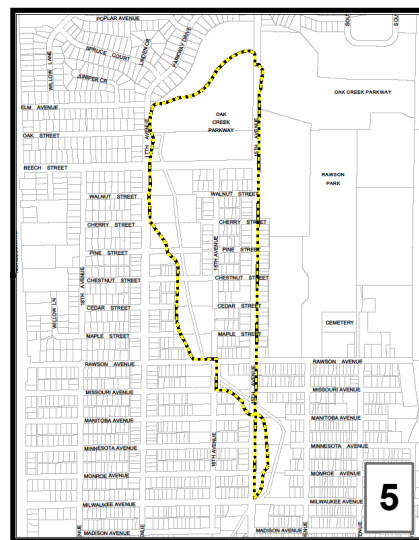

SOUTH MILWAUKEE WALKING MAP

SOUTHWEST DOUBLE LOOP WALK
2.26 MILES

NORTHWEST BLOCK LOOP
2.2 MILES

NORTHEAST BLOCK LOOP
1.86 MILES

GRANT PARK HIKE 7K
4.54 MILES

OAK LEAF VIA 15TH AVENUE
2.27 MILES

SOUTHEAST LAKEVIEW LOOP
1.96 MILES

HILLS CHALLENGE
1.81 MILES

CENTRAL DOWNTOWN-LIBRARY WALK
2.35 MILES