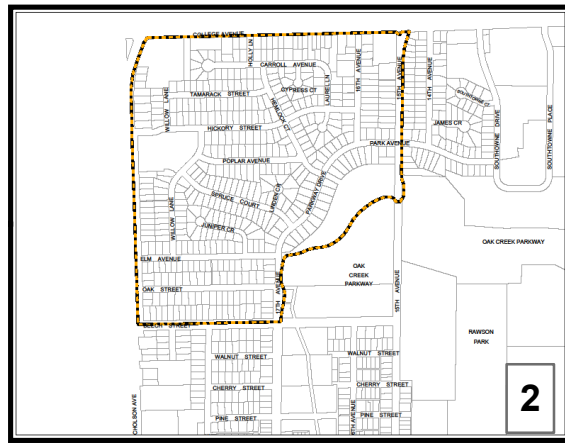

SOUTH MILWAUKEE WALKING MAP

SOUTHWEST DOUBLE LOOP WALK
2.26 MILES

NORTHWEST BLOCK LOOP
2.2 MILES

NORTHEAST BLOCK LOOP
1.86 MILES

GRANT PARK HIKE 7K
4.54 MILES

OAK LEAF VIA 15TH AVENUE
2.27 MILES

SOUTHEAST LAKEVIEW LOOP
1.96 MILES

HILLS CHALLENGE
1.81 MILES

CENTRAL DOWNTOWN-LIBRARY WALK
2.35 MILES