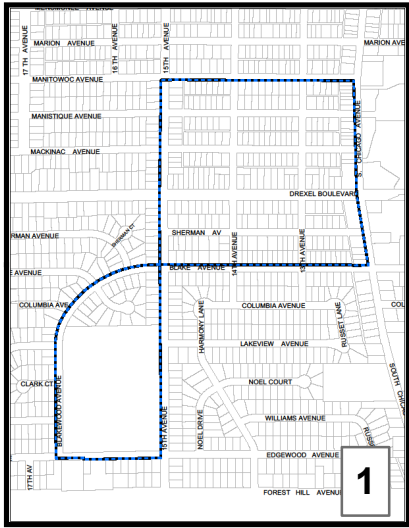

SOUTH MILWAUKEE WALKING MAP

SOUTHWEST DOUBLE LOOP WALK
2.26 MILES

NORTHWEST BLOCK LOOP
2.2 MILES

NORTHEAST BLOCK LOOP
1.86 MILES

GRANT PARK HIKE 7K
4.54 MILES

OAK LEAF VIA 15TH AVENUE
2.27 MILES

SOUTHEAST LAKEVIEW LOOP
1.96 MILES

HILLS CHALLENGE
1.81 MILES

CENTRAL DOWNTOWN-LIBRARY WALK
2.35 MILES