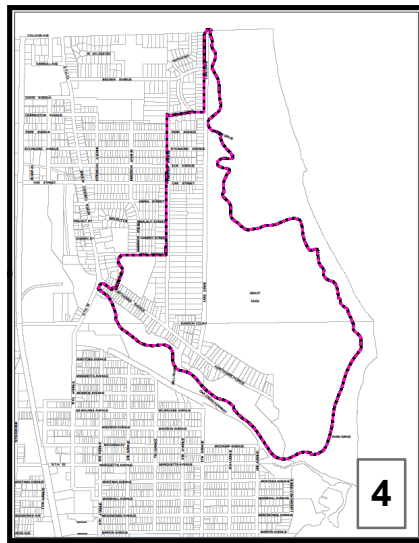

SOUTH MILWAUKEE WALKING MAP

SOUTHWEST DOUBLE LOOP WALK
2.26 MILES

NORTHWEST BLOCK LOOP
2.2 MILES

NORTHEAST BLOCK LOOP
1.86 MILES

GRANT PARK HIKE 7K
4.54 MILES

OAK LEAF VIA 15TH AVENUE
2.27 MILES

SOUTHEAST LAKEVIEW LOOP
1.96 MILES

HILLS CHALLENGE
1.81 MILES

CENTRAL DOWNTOWN-LIBRARY WALK
2.35 MILES