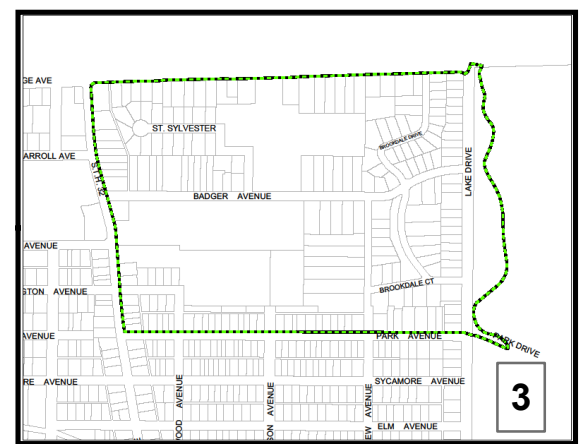

SOUTH MILWAUKEE WALKING MAP

SOUTHWEST DOUBLE LOOP WALK
2.26 MILES

NORTHWEST BLOCK LOOP
2.2 MILES

NORTHEAST BLOCK LOOP
1.86 MILES

GRANT PARK HIKE 7K
4.54 MILES

OAK LEAF VIA 15TH AVENUE
2.27 MILES

SOUTHEAST LAKEVIEW LOOP
1.96 MILES