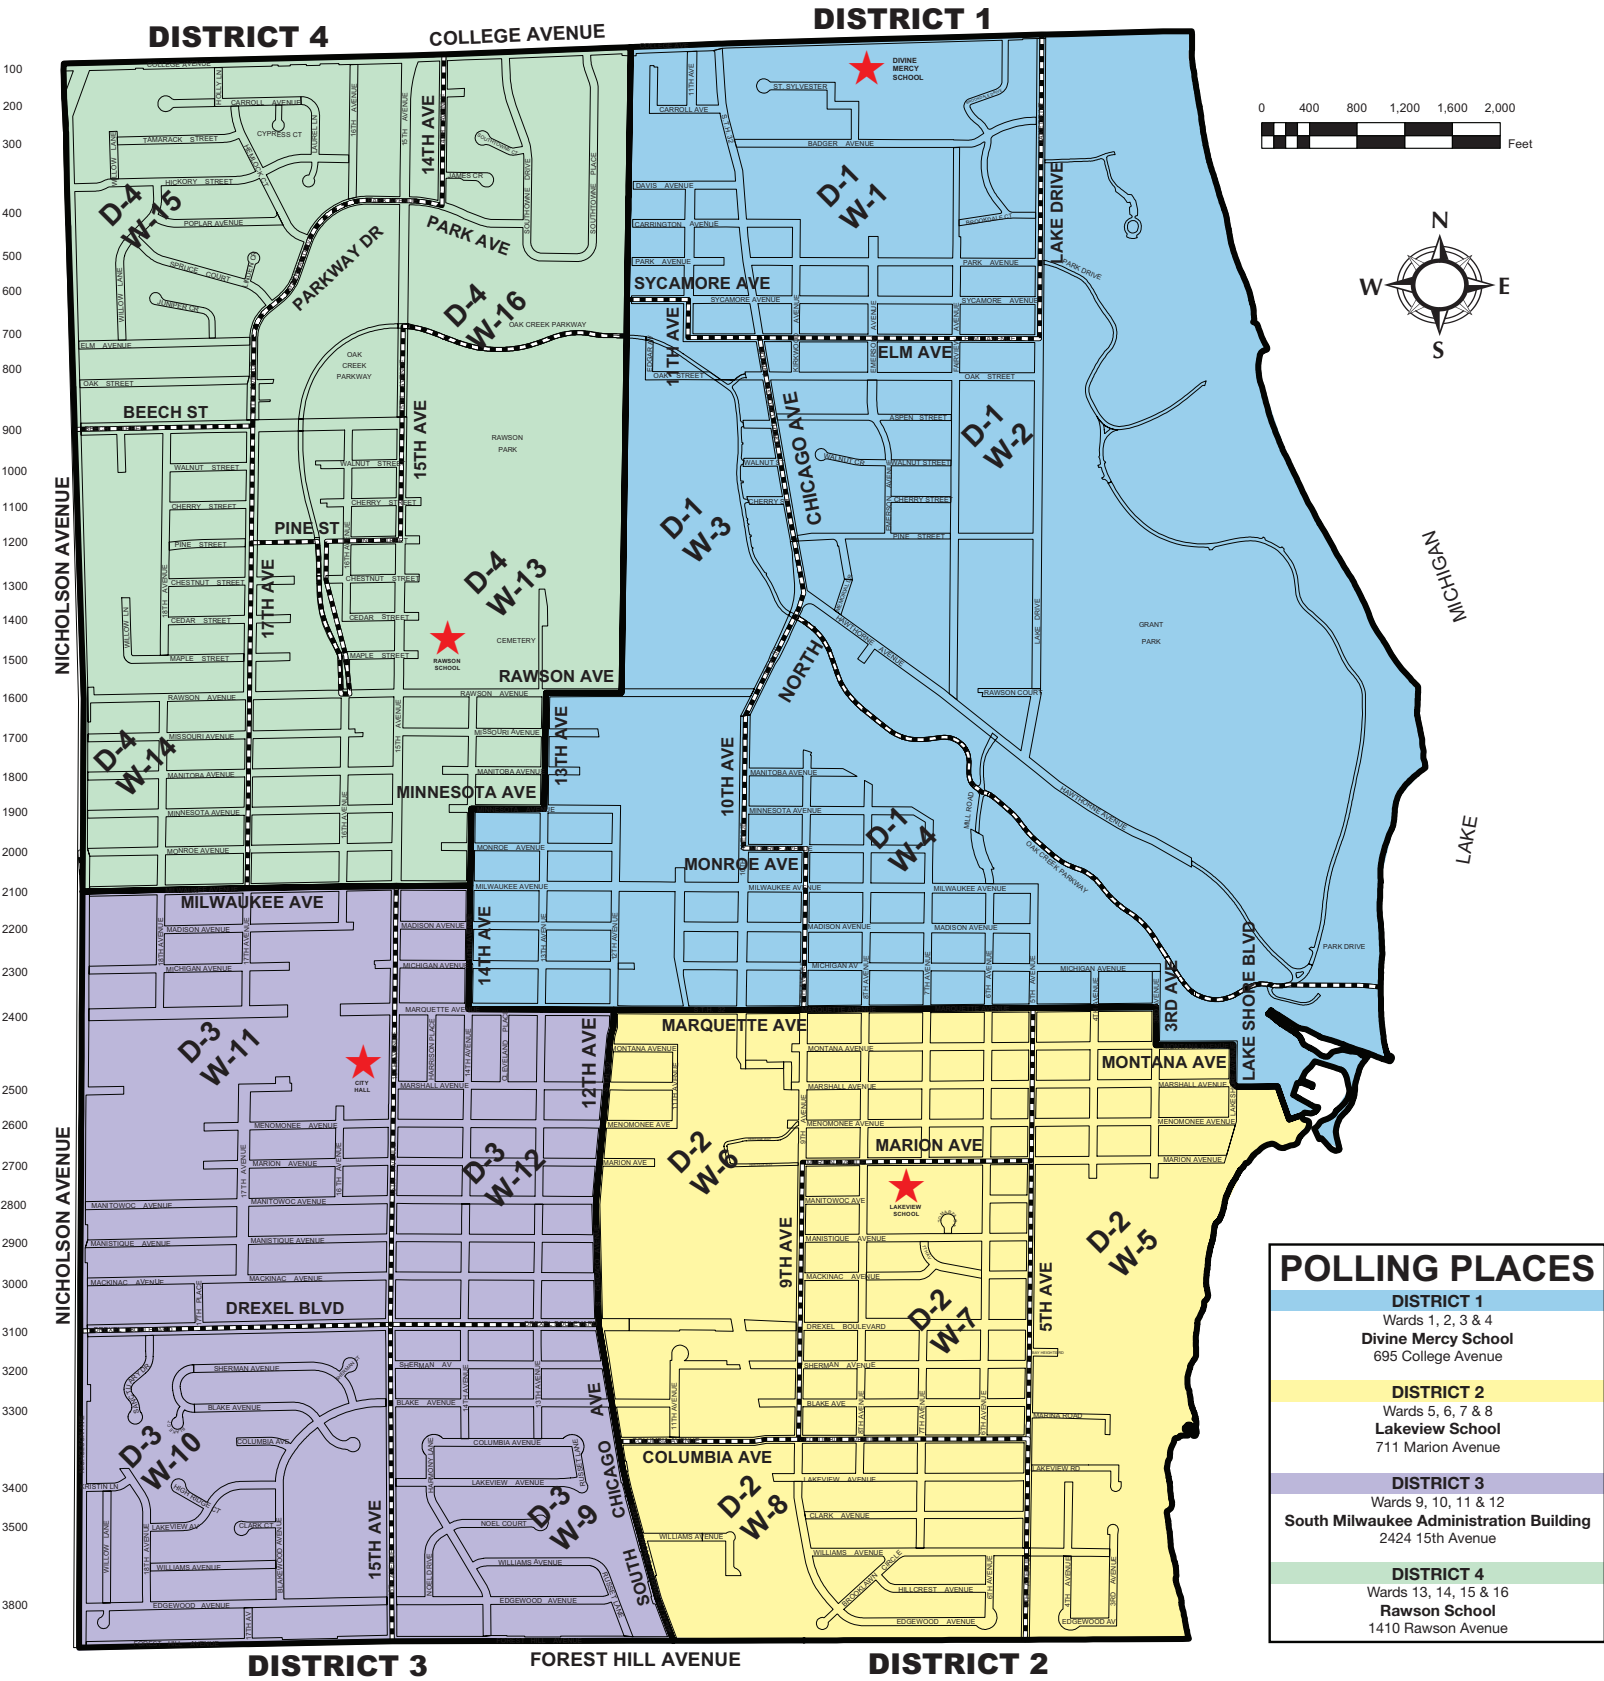

SOUTH MILWAUKEE VOTING DISTRICTS

POLLING PLACES	
DISTRICT 1	Wards 1, 2, 3 & 4 Divine Mercy School 695 College Avenue
DISTRICT 2	Wards 5, 6, 7 & 8 Lakeview School 711 Marion Avenue
DISTRICT 3	Wards 9, 10, 11 & 12 South Milwaukee Administration Building 2424 15th Avenue
DISTRICT 4	Wards 13, 14, 15 & 16 Rawson School 1410 Rawson Avenue